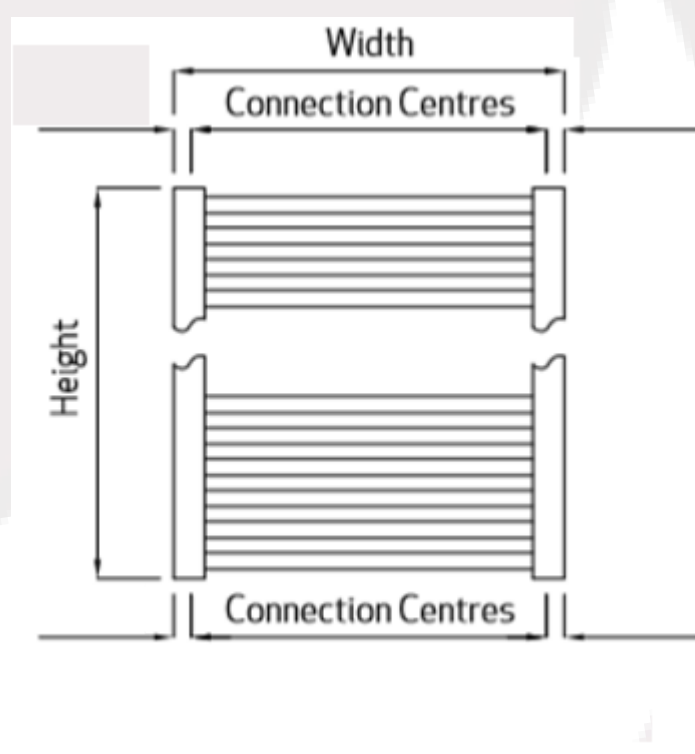

Ayr Data Sheet

1500 x 600mm Straight 22mm Heated Towel Rail

Height: 1500mm
No. Of Tubes: 26
Colour: Anthracite
BTU: @ Delta T50: 2428mm

Width: 600mm
Water Content: 1500mm
Watts: 712
BTU: @ Delta T60: 3074mm

1500

600

103

Straight

Please note due to manufacturing tolerances pipe centres may vary by +/- 10mm, we recommend that pipe work is not altered until your radiator is on site.

All Ayr Radiators: **Test Pressure:** 6.5 bar **Max Operating Pressure:** 5 Bar