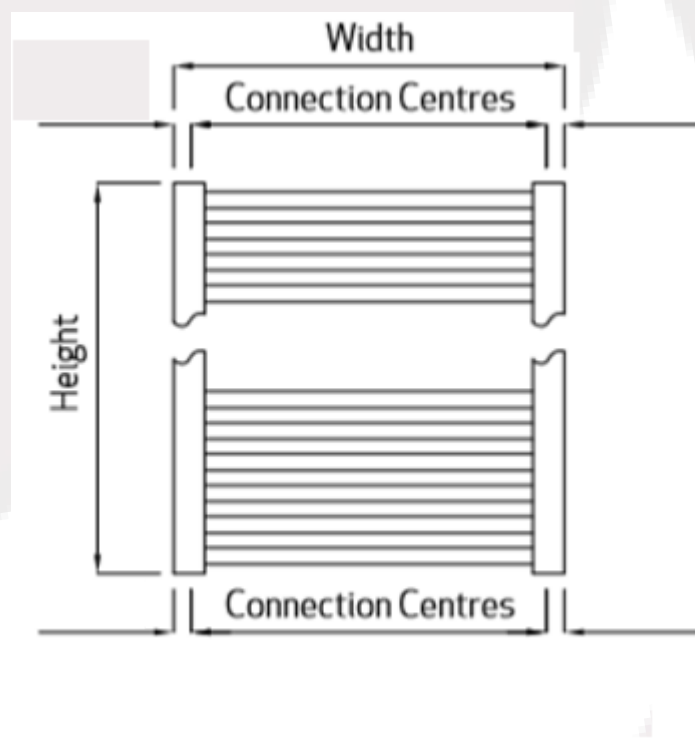

Ayr Data Sheet

1500 x 500mm Straight 22mm Heated Towel Rail

Height: 1500mm

No. Of Tubes: 26

Colour: Chrome

BTU: @ Delta T50: 1436mm **@ Delta T60:** 1821mm

Width: 500mm

Water Content: 1500mm

Watts: 421

1500

500

103

Straight

Please note due to manufacturing tolerances pipe centres may vary by +/- 10mm, we recommend that pipe work is not altered until your radiator is on site.

All Ayr Radiators: **Test Pressure:** 6.5 bar **Max Operating Pressure:** 5 Bar