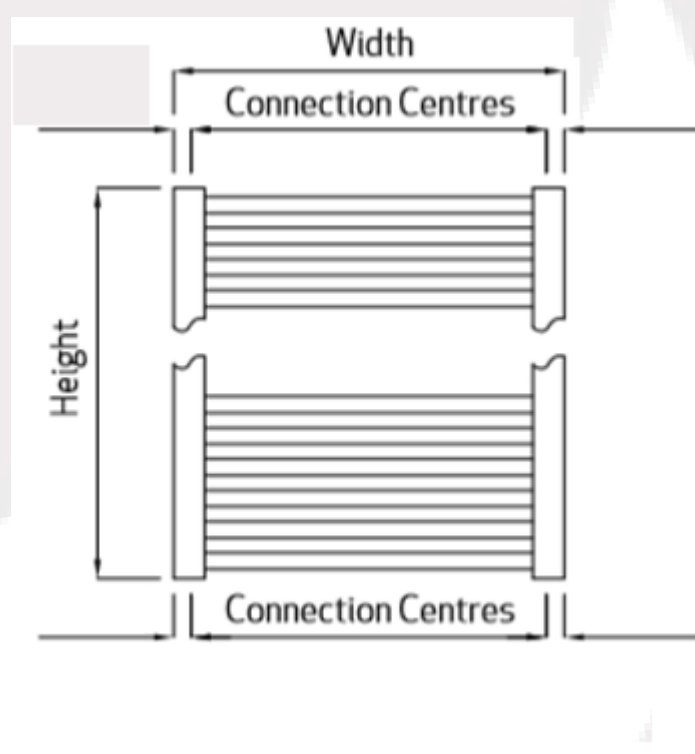

Ayr Data Sheet

1500 x 500mm Straight 22mm Heated Towel Rail

Height: 1500mm

No. Of Tubes: 26

Colour: Black

BTU: @ Delta T50: 2094mm **@ Delta T60:** 2849mm

Width: 500mm

Water Content: 1500mm

Watts: 614

1500

500

103

Straight

Please note due to manufacturing tolerances pipe centres may vary by +/- 10mm, we recommend that pipe work is not altered until your radiator is on site.

All Ayr Radiators: **Test Pressure:** 6.5 bar **Max Operating Pressure:** 5 Bar