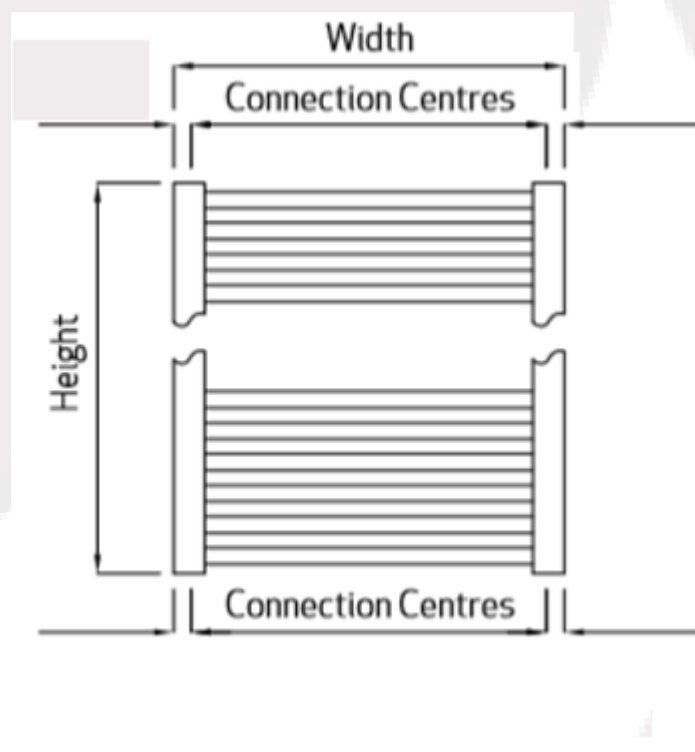

# Ayr Data Sheet

1500 x 500mm Straight 22mm Heated Towel Rail

**Height:** 1500mm  
**No. Of Tubes:** 26  
**Colour:** Anthracite  
**BTU: @ Delta T50:** 2094mm

**Width:** 500mm  
**Water Content:** 1500mm  
**Watts:** 614  
**BTU: @ Delta T60:** 2849mm

1500

500

103

Straight

Please note due to manufacturing tolerances pipe centres may vary by +/- 10mm, we recommend that pipe work is not altered until your radiator is on site.

All Ayr Radiators: **Test Pressure:** 6.5 bar **Max Operating Pressure:** 5 Bar