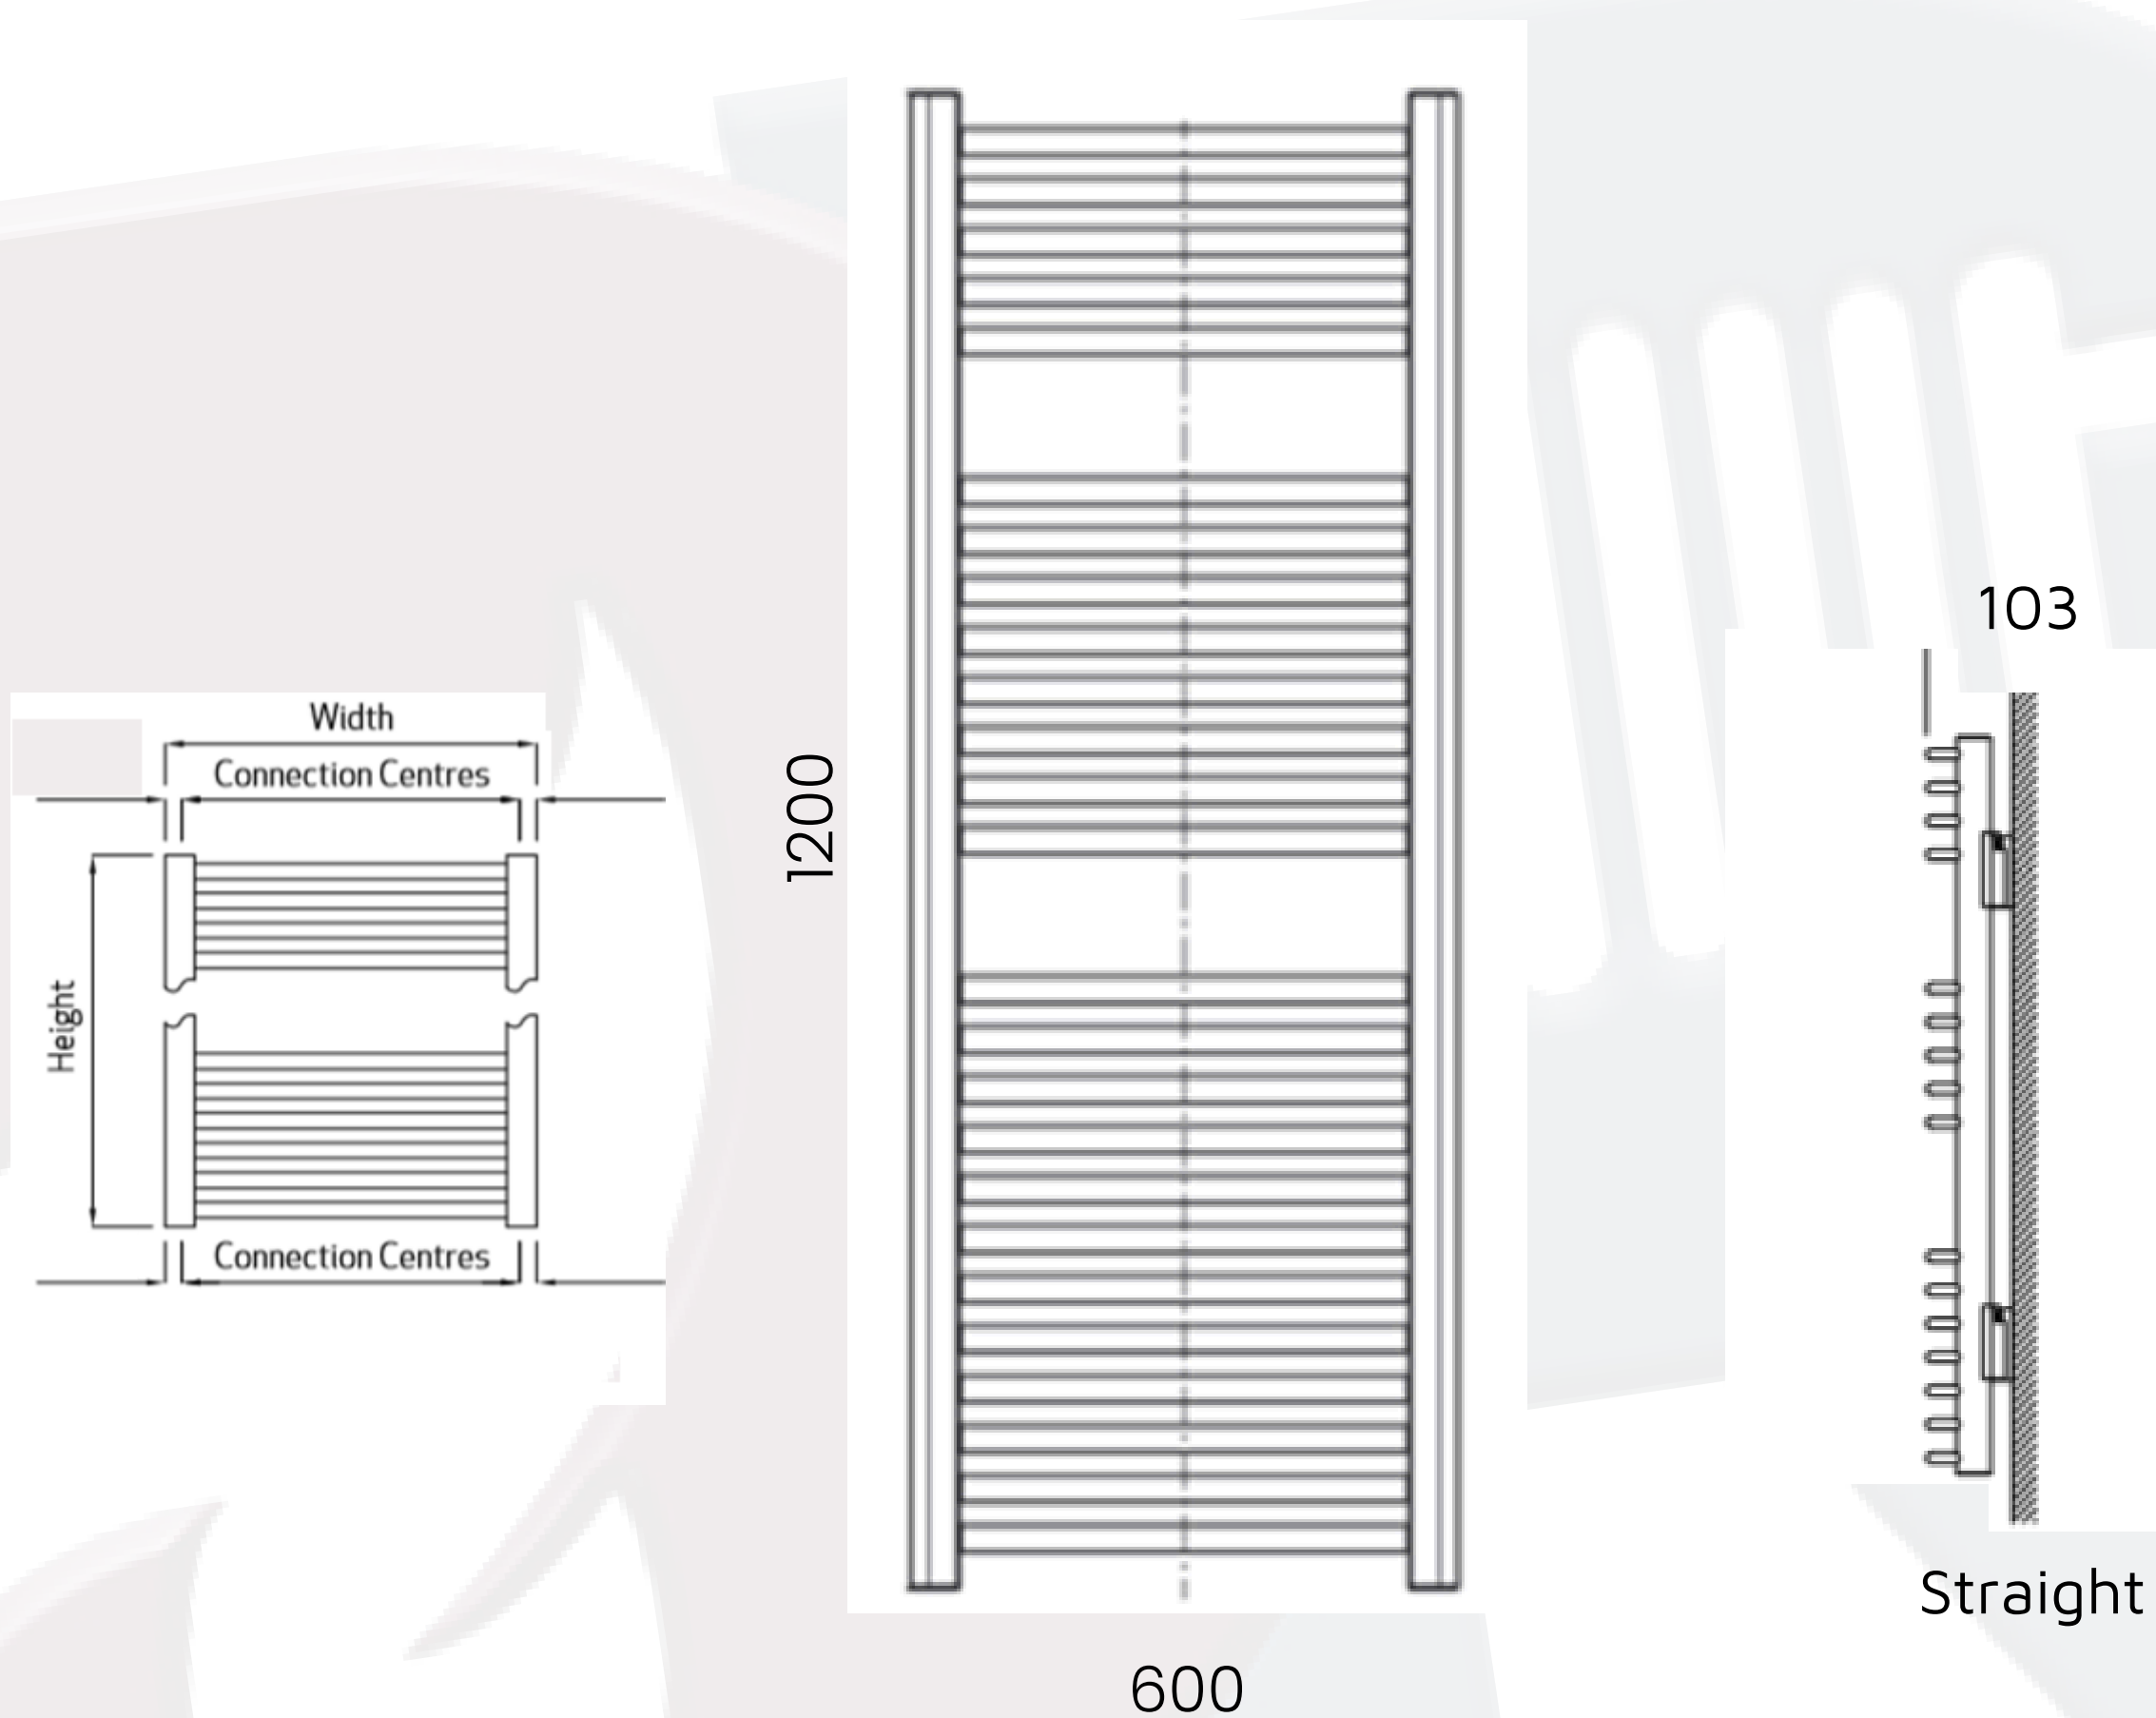

# Ayr Data Sheet

1200 x 600mm Straight 22mm Heated Towel Rail

**Height:** 1200mm

**No. Of Tubes:** 20

**Colour:** White

**BTU: @ Delta T50:** 1910mm @ **Delta T60:** 2415mm

**Width:** 600mm

**Water Content:** 1200mm

**Watts:** 560

Please note due to manufacturing tolerances pipe centres may vary by +/- 10mm, we recommend that pipe work is not altered until your radiator is on site.

All Ayr Radiators: **Test Pressure:** 6.5 bar **Max Operating Pressure:** 5 Bar