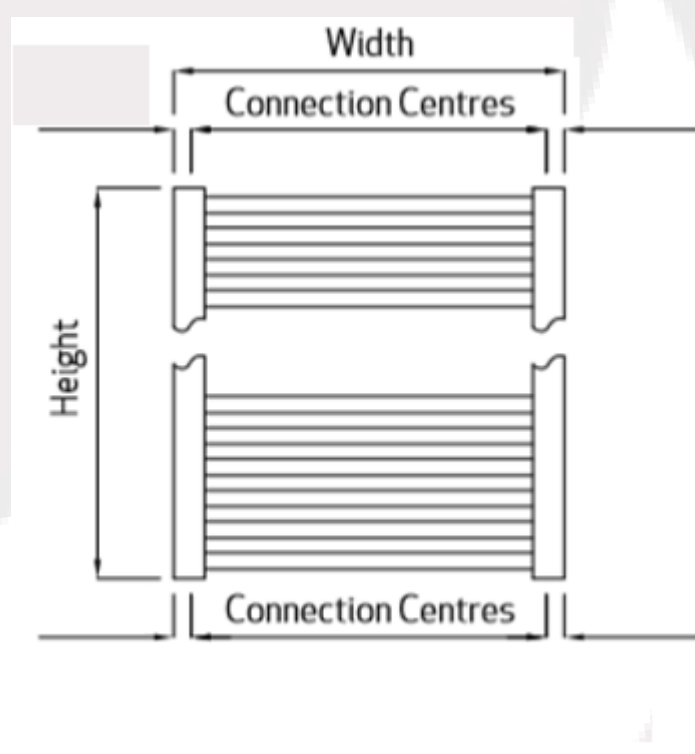

Ayr Data Sheet

1200 x 600mm Straight 22mm Heated Towel Rail

Height: 1200mm

No. Of Tubes: 20

Colour: Chrome

BTU: @ Delta T50: 1303mm **@ Delta T60:** 1652mm

Width: 600mm

Water Content: 1200mm

Watts: 382

Please note due to manufacturing tolerances pipe centres may vary by +/- 10mm, we recommend that pipe work is not altered until your radiator is on site.

All Ayr Radiators: **Test Pressure:** 6.5 bar **Max Operating Pressure:** 5 Bar