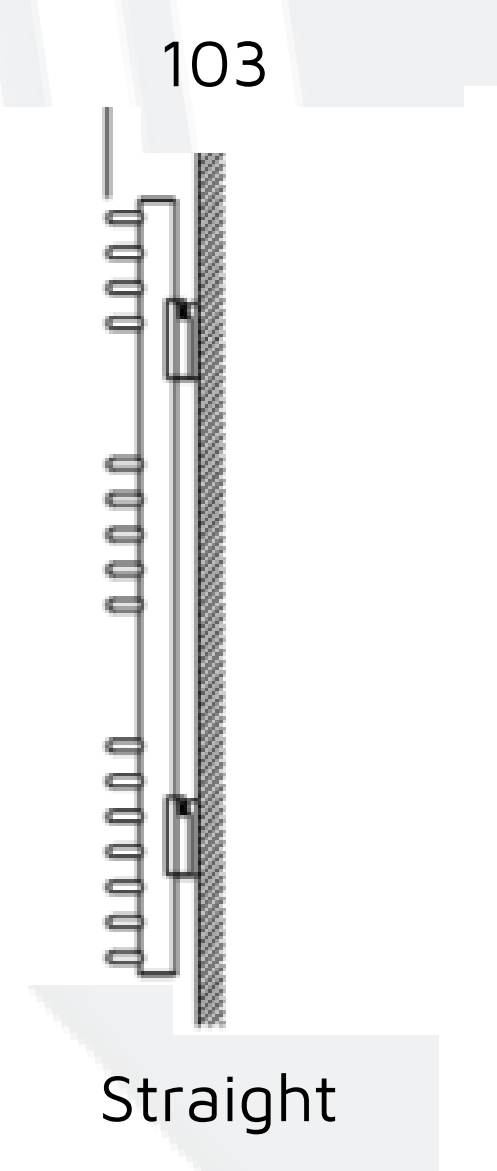

Ayr Data Sheet

1200 x 600mm Straight 22mm Heated Towel Rail

Height: 1200mm

No. Of Tubes: 20

Colour: Chrome

BTU: @ Delta T50: 1303mm **@ Delta T60:** 1652mm

Width: 600mm

Water Content: 1200mm

Watts: 382

Please note due to manufacturing tolerances pipe centres may vary by +/- 10mm, we recommend that pipe work is not altered until your radiator is on site.

All Ayr Radiators: **Test Pressure:** 6.5 bar **Max Operating Pressure:** 5 Bar