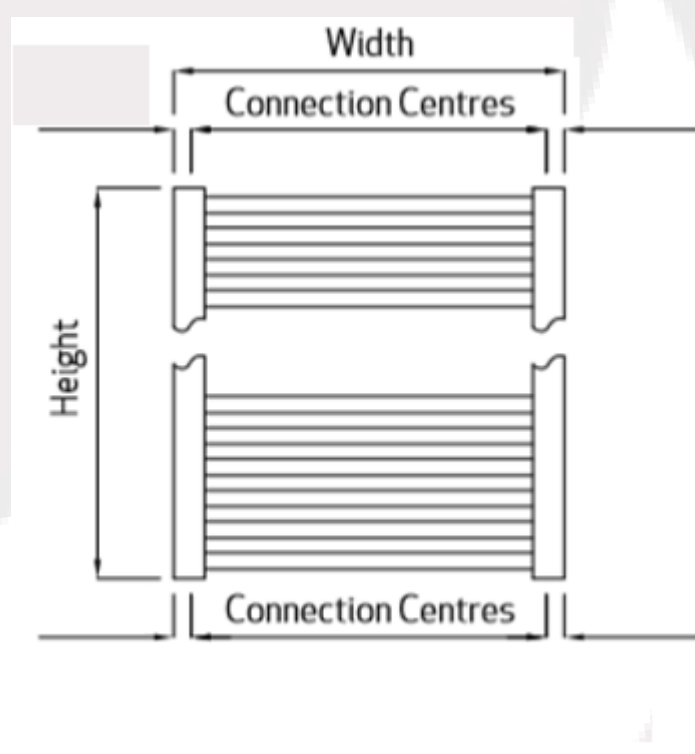

# Ayr Data Sheet

1200 x 600mm Straight 22mm Heated Towel Rail

**Height:** 1200mm

**No. Of Tubes:** 20

**Colour:** Black

**BTU: @ Delta T50:** 1910mm **@ Delta T60:** 2415mm

**Width:** 600mm

**Water Content:** 1200mm

**Watts:** 560

1200

600

103

Straight

Please note due to manufacturing tolerances pipe centres may vary by +/- 10mm, we recommend that pipe work is not altered until your radiator is on site.

All Ayr Radiators: **Test Pressure:** 6.5 bar **Max Operating Pressure:** 5 Bar