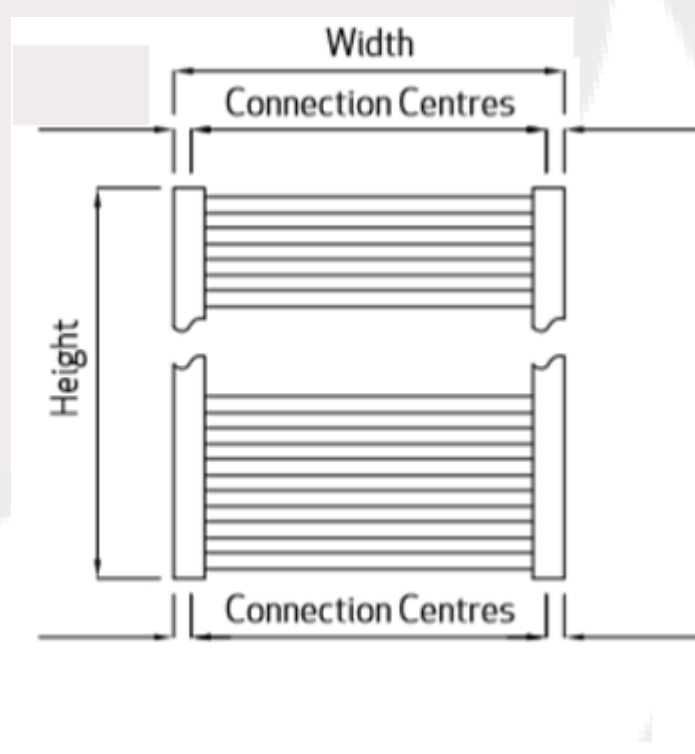

Ayr Data Sheet

1200 x 600mm Straight 22mm Heated Towel Rail

Height: 1200mm
No. Of Tubes: 20
Colour: Anthracite
BTU: @ Delta T50: 1910mm

Width: 600mm
Water Content: 1200mm
Watts: 560
BTU: @ Delta T60: 2415mm

1200

600

103

Straight

Please note due to manufacturing tolerances pipe centres may vary by +/- 10mm, we recommend that pipe work is not altered until your radiator is on site.

All Ayr Radiators: **Test Pressure:** 6.5 bar **Max Operating Pressure:** 5 Bar