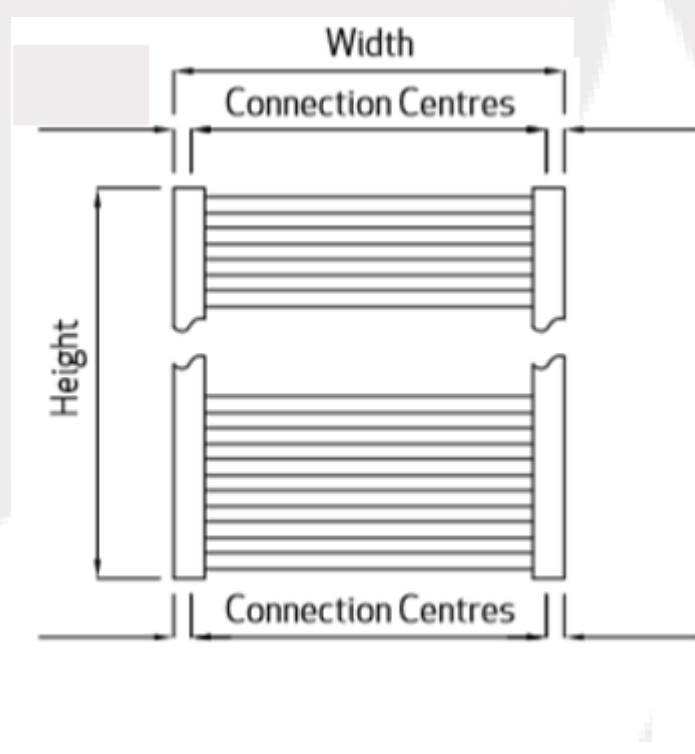

Ayr Data Sheet

1200 x 500mm Straight 22mm Heated Towel Rail

Height: 1200mm

No. Of Tubes: 20

Colour: White

BTU: @ Delta T50: 1547mm **@ Delta T60:** 2084mm

Width: 500mm

Water Content: 1200mm

Watts: 483

1200

500

103

Straight

Please note due to manufacturing tolerances pipe centres may vary by +/- 10mm, we recommend that pipe work is not altered until your radiator is on site.

All Ayr Radiators: **Test Pressure:** 6.5 bar **Max Operating Pressure:** 5 Bar