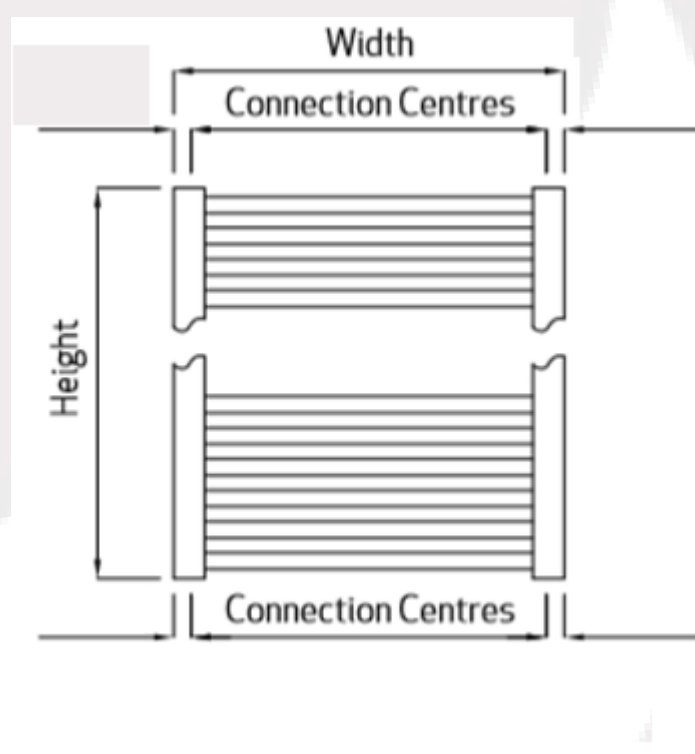

Ayr Data Sheet

1200 x 500mm Straight 22mm Heated Towel Rail

Height: 1200mm

No. Of Tubes: 20

Colour: Chrome

BTU: @ Delta T50: 1125mm **@ Delta T60:** 1427mm

Width: 500mm

Water Content: 1200mm

Watts: 330

1200

500

103

Straight

Please note due to manufacturing tolerances pipe centres may vary by +/- 10mm, we recommend that pipe work is not altered until your radiator is on site.

All Ayr Radiators: **Test Pressure:** 6.5 bar **Max Operating Pressure:** 5 Bar