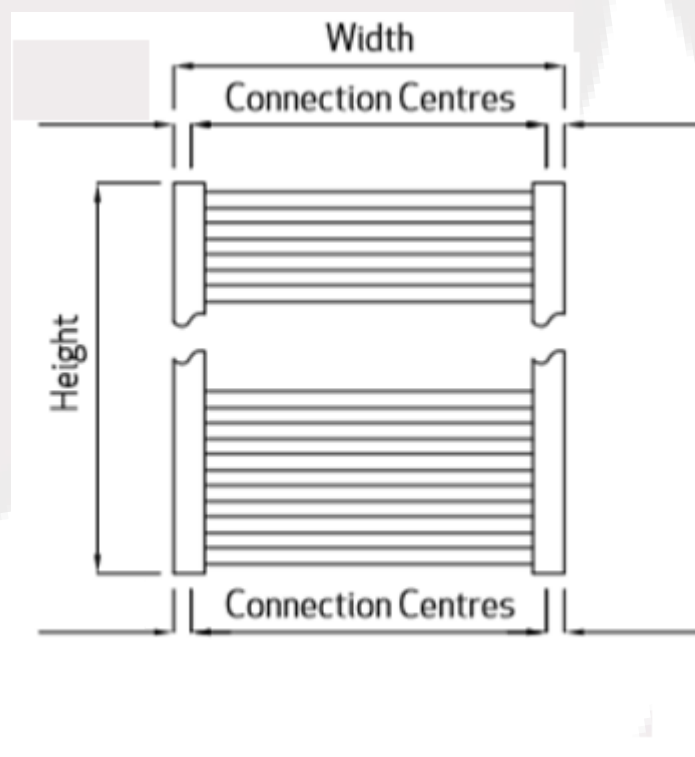

Ayr Data Sheet

1200 x 500mm Straight 22mm Heated Towel Rail

Height: 1200mm

No. Of Tubes: 20

Colour: Black

BTU: @ Delta T50: 1547mm **@ Delta T60:** 2084mm

Width: 500mm

Water Content: 1200mm

Watts: 483

1200

500

103

Straight

Please note due to manufacturing tolerances pipe centres may vary by +/- 10mm, we recommend that pipe work is not altered until your radiator is on site.

All Ayr Radiators: **Test Pressure:** 6.5 bar **Max Operating Pressure:** 5 Bar