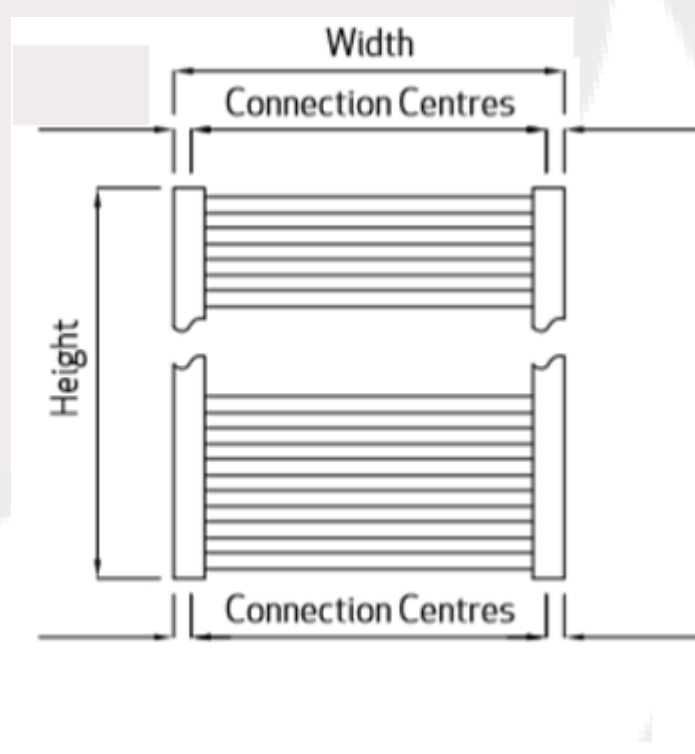

Ayr Data Sheet

1200 x 500mm Straight 22mm Heated Towel Rail

Height: 1200mm
No. Of Tubes: 20
Colour: Anthracite
BTU: @ Delta T50: 1547mm @ **Delta T60:** 2084mm

Width: 500mm
Water Content: 1200mm
Watts: 483

1200

500

103

Straight

Please note due to manufacturing tolerances pipe centres may vary by +/- 10mm, we recommend that pipe work is not altered until your radiator is on site.

All Ayr Radiators: **Test Pressure:** 6.5 bar **Max Operating Pressure:** 5 Bar