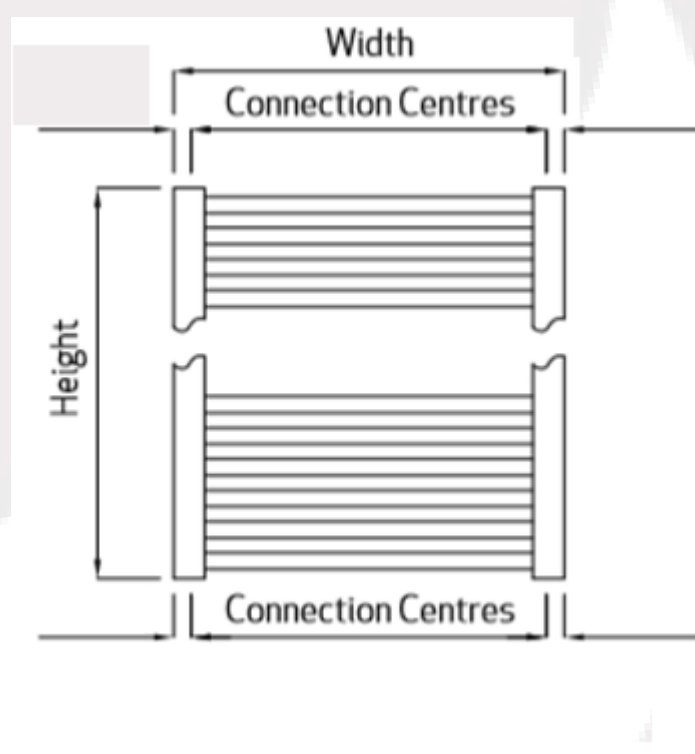

Please note due to manufacturing tolerances pipe centres may vary by +/- 10mm, we recommend that pipe work is not altered until your radiator is on site.

All Ayr Radiators: **Test Pressure:** 6.5 bar **Max Operating Pressure:** 5 Bar

www.directradiators.co.uk