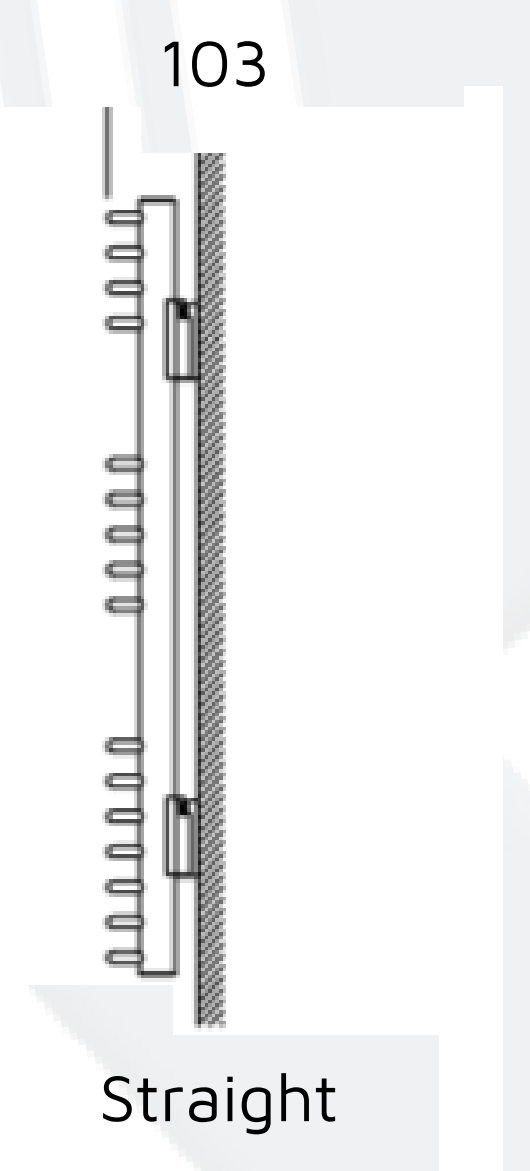

# Ayr Data Sheet

1200 x 400mm Straight 22mm Heated Towel Rail

**Height:** 1200mm

**No. Of Tubes:** 20

**Colour:** Chrome

**BTU: @ Delta T50:** 945mm @ **Delta T60:** 1198mm

**Width:** 400mm

**Water Content:** 1200mm

**Watts:** 227

Please note due to manufacturing tolerances pipe centres may vary by +/- 10mm, we recommend that pipe work is not altered until your radiator is on site.

All Ayr Radiators: **Test Pressure:** 6.5 bar **Max Operating Pressure:** 5 Bar