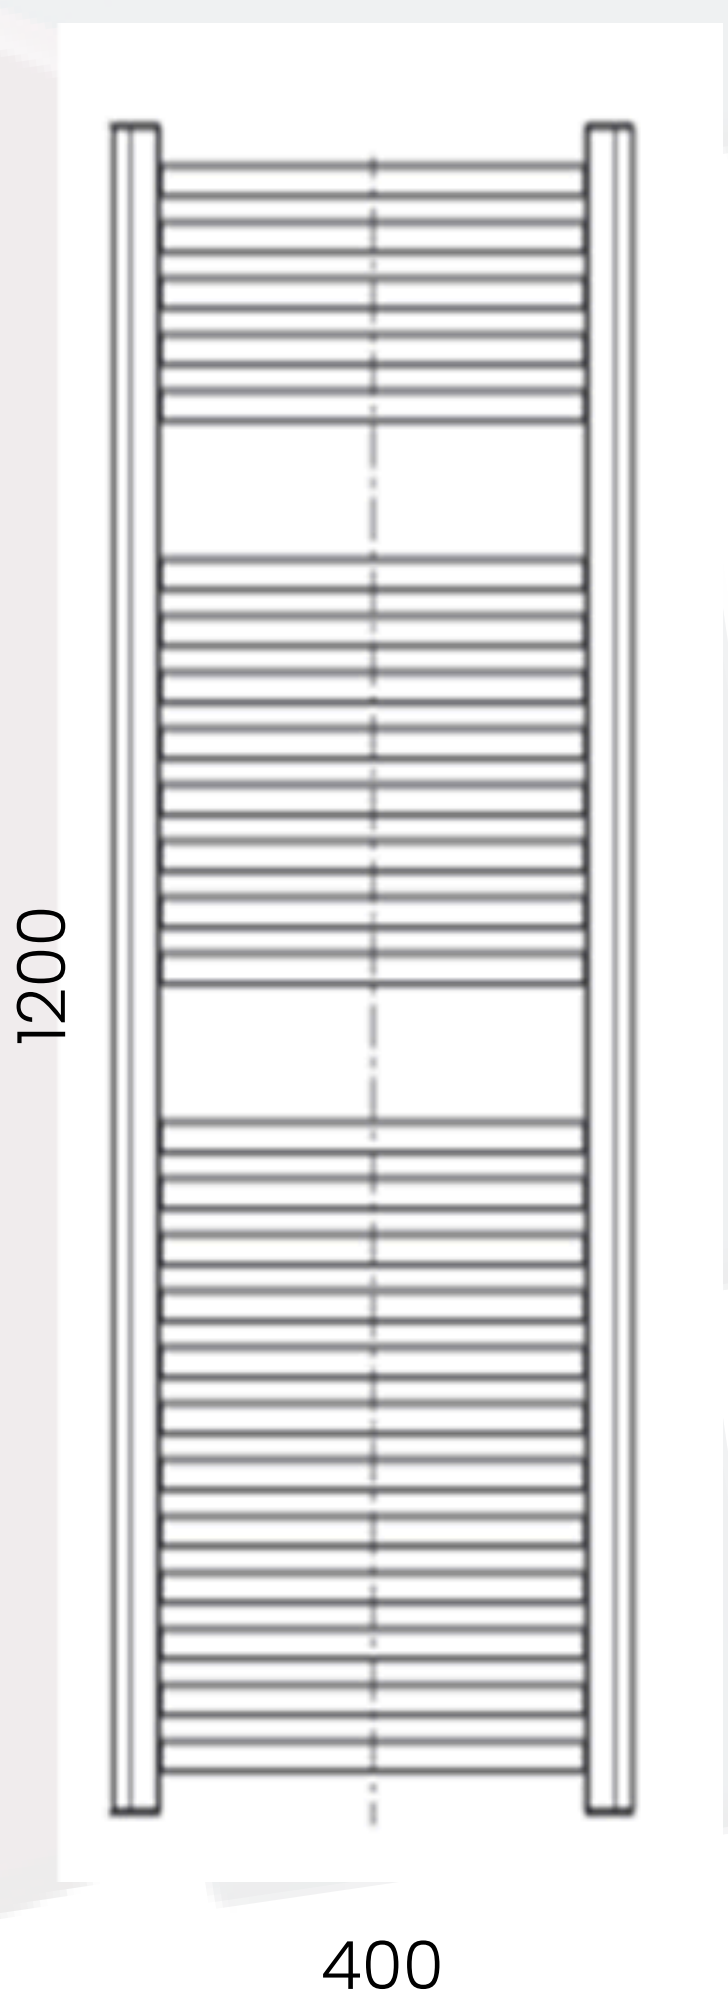

Please note due to manufacturing tolerances pipe centres may vary by +/- 10mm, we recommend that pipe work is not altered until your radiator is on site.

All Ayr Radiators: **Test Pressure:** 6.5 bar **Max Operating Pressure:** 5 Bar

www.directradiators.co.uk