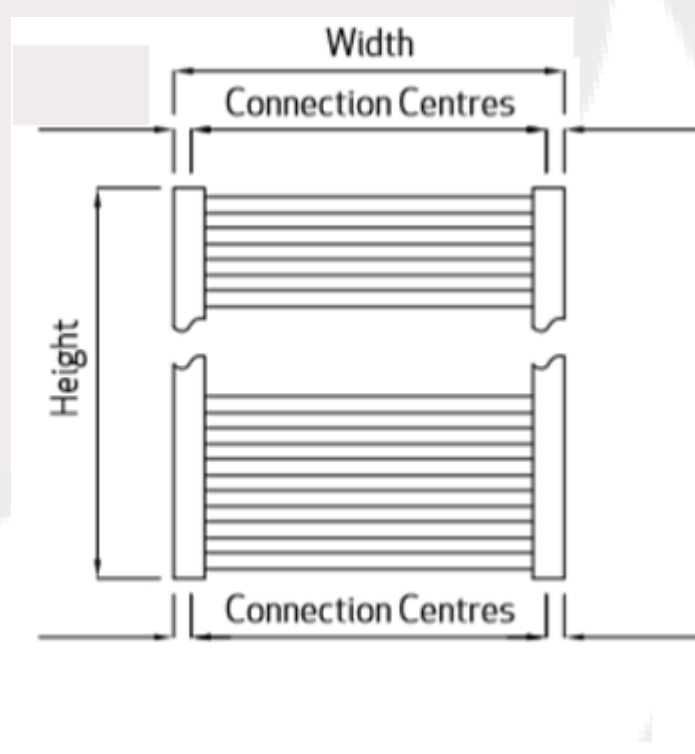

Ayr Data Sheet

800 x 600mm Curved 25mm Heated Towel Rail

Height: 800mm
No. Of Tubes: 16
Colour: Chrome
BTU: @ Delta T50: 1115mm @ **Delta T60:** 1414mm

Width: 600mm
Water Content: 800mm
Watts: 327

Please note due to manufacturing tolerances pipe centres may vary by +/- 10mm, we recommend that pipe work is not altered until your radiator is on site.