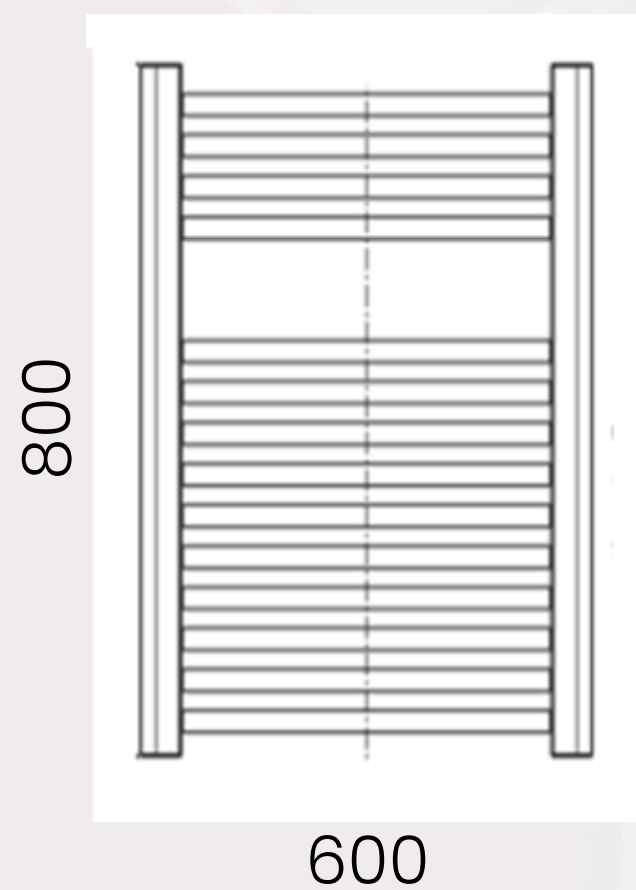

Ayr Data Sheet

800 x 600mm Curved 25mm Heated Towel Rail

Height: 800mm
No. Of Tubes: 16
Colour: Chrome
BTU: @ Delta T50: 1115mm @ **Delta T60:** 1414mm

Width: 600mm
Water Content: 800mm
Watts: 327

Please note due to manufacturing tolerances pipe centres may vary by +/- 10mm, we recommend that pipe work is not altered until your radiator is on site.