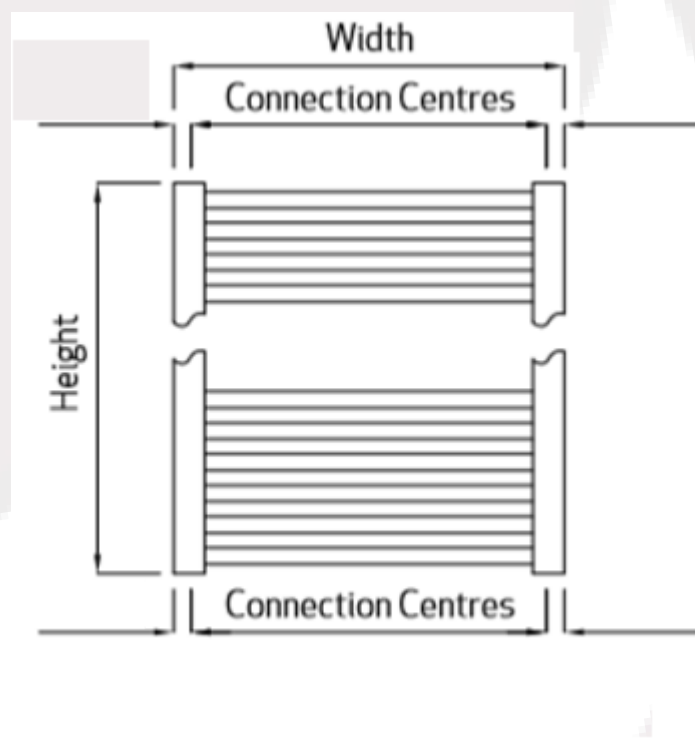

# Ayr Data Sheet

800 x 500mm Curved 25mm Heated Towel Rail

**Height:** 800mm  
**No. Of Tubes:** 16  
**Colour:** Chrome  
**BTU: @ Delta T50:** 948mm

**Width:** 500mm  
**Water Content:** 800mm  
**Watts:** 278  
**BTU: @ Delta T60:** 1202mm

800

500

Curved

83 -103

Please note due to manufacturing tolerances pipe centres may vary by +/- 10mm, we recommend that pipe work is not altered until your radiator is on site.

All Ayr Radiators: **Test Pressure:** 6.5 bar **Max Operating Pressure:** 5 Bar