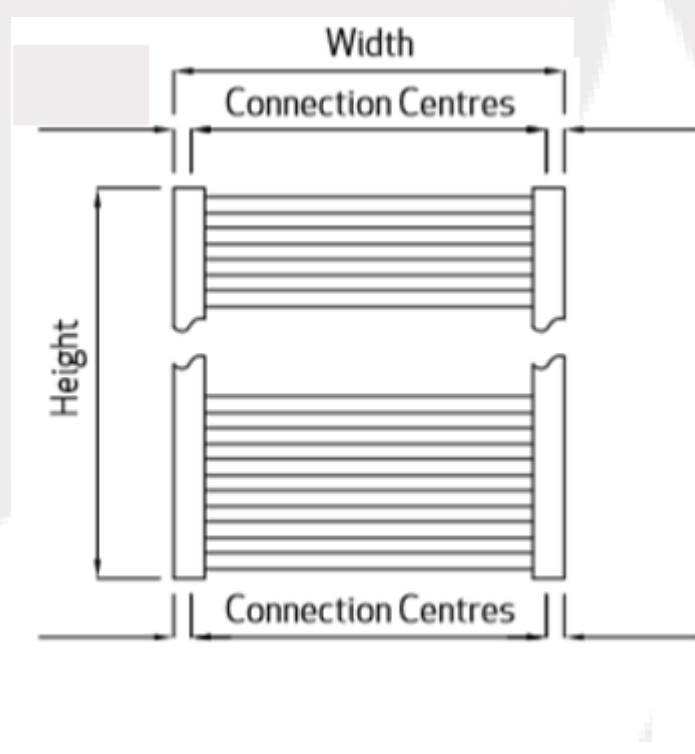

Ayr Data Sheet

1800 x 600mm Curved 25mm Heated Towel Rail

Height: 1800mm

No. Of Tubes: 37

Colour: Chrome

BTU: @ Delta T50: 2482mm **@ Delta T60:** 3147mm

Width: 600mm

Water Content: 1800mm

Watts: 728

1800

600

Curved

83 - 103

Please note due to manufacturing tolerances pipe centres may vary by +/- 10mm, we recommend that pipe work is not altered until your radiator is on site.

All Ayr Radiators: **Test Pressure:** 6.5 bar **Max Operating Pressure:** 5 Bar