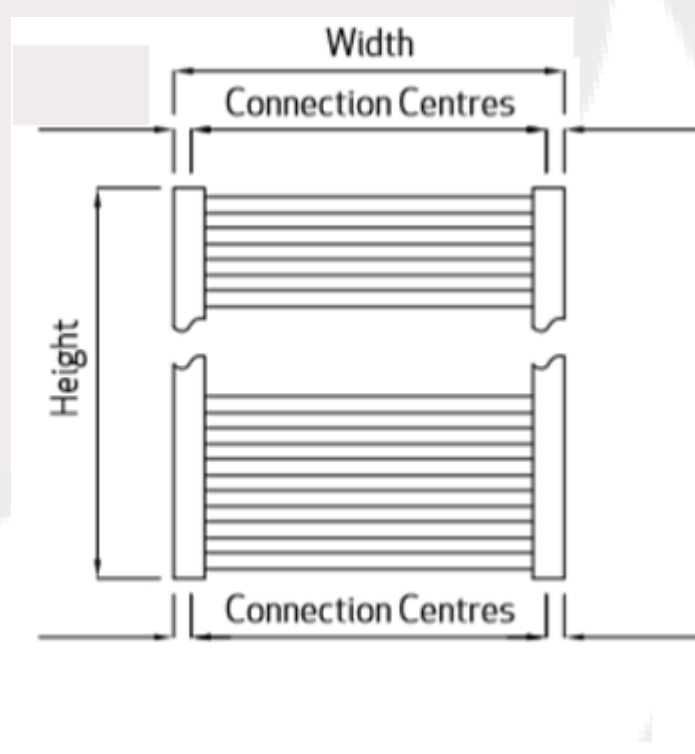

Ayr Data Sheet

1800 x 600mm Curved 25mm Heated Towel Rail

Height: 1800mm
No. Of Tubes: 37
Colour: Anthracite
BTU: @ Delta T50: 3980mm

Width: 600mm
Water Content: 1800mm
Watts: 1118
BTU: @ Delta T60: 5047mm

1800

600

Curved

83 -103

Please note due to manufacturing tolerances pipe centres may vary by +/- 10mm, we recommend that pipe work is not altered until your radiator is on site.

All Ayr Radiators: **Test Pressure:** 6.5 bar **Max Operating Pressure:** 5 Bar