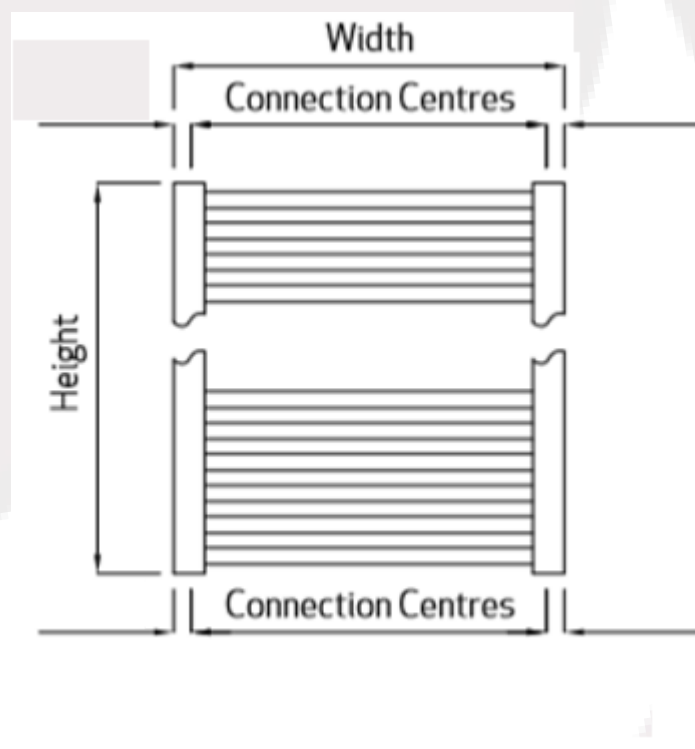

Ayr Data Sheet

1800 x 500mm Curved 25mm Heated Towel Rail

Height: 1800mm
No. Of Tubes: 37
Colour: Chrome
BTU: @ Delta T50: 2111mm @ **Delta T60:** 2677mm

Width: 500mm
Water Content: 1800mm
Watts: 619

1800

500

Curved

83 -103

Please note due to manufacturing tolerances pipe centres may vary by +/- 10mm, we recommend that pipe work is not altered until your radiator is on site.

All Ayr Radiators: **Test Pressure:** 6.5 bar **Max Operating Pressure:** 5 Bar