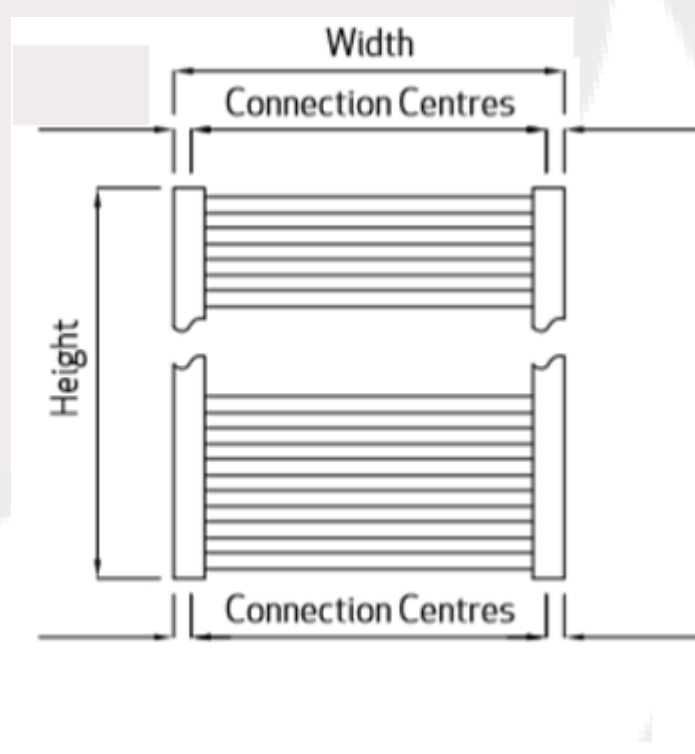

Ayr Data Sheet

1800 x 500mm Curved 25mm Heated Towel Rail

Height: 1800mm
No. Of Tubes: 37
Colour: Anthracite
BTU: @ Delta T50: 3076mm

Width: 500mm
Water Content: 1800mm
Watts: 902
BTU: @ Delta T60: 3900mm

1800

500

Curved

83 - 103

Please note due to manufacturing tolerances pipe centres may vary by +/- 10mm, we recommend that pipe work is not altered until your radiator is on site.

All Ayr Radiators: **Test Pressure:** 6.5 bar **Max Operating Pressure:** 5 Bar