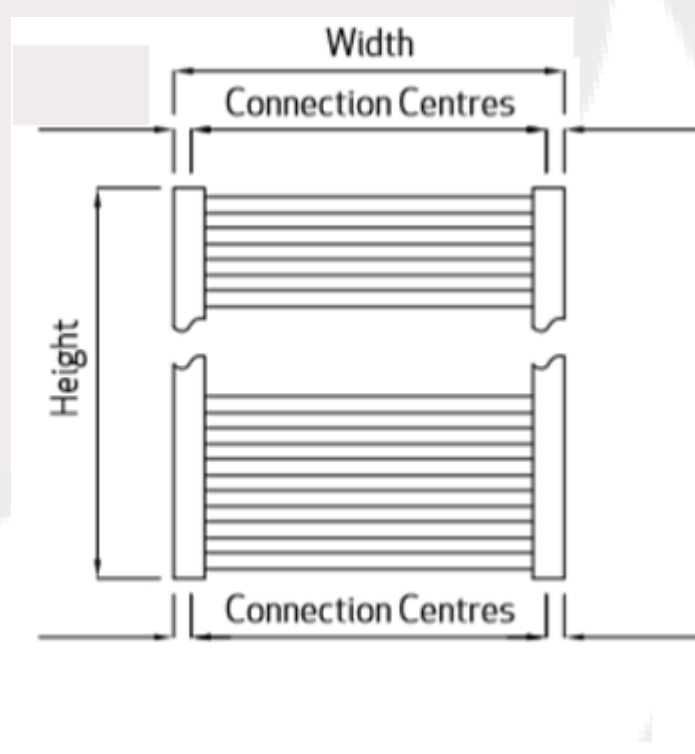

Ayr Data Sheet

1500 x 600mm Curved 25mm Heated Towel Rail

Height: 1500mm
No. Of Tubes: 30
Colour: Chrome
BTU: @ Delta T50: 2025mm @ **Delta T60:** 2568mm

Width: 600mm
Water Content: 1500mm
Watts: 594

1500

600

Curved

83 -103

Please note due to manufacturing tolerances pipe centres may vary by +/- 10mm, we recommend that pipe work is not altered until your radiator is on site.

All Ayr Radiators: **Test Pressure:** 6.5 bar **Max Operating Pressure:** 5 Bar