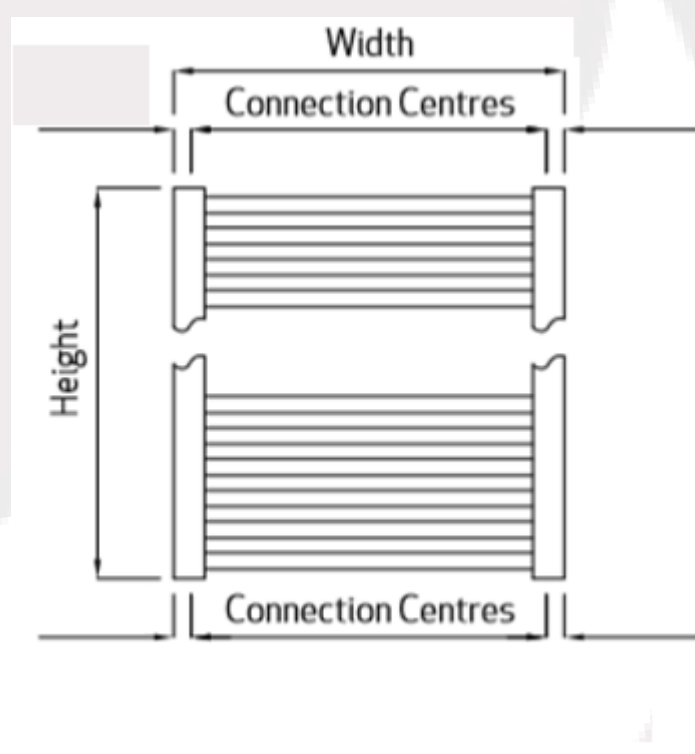

Ayr Data Sheet

1500 x 500mm Curved 25mm Heated Towel Rail

Height: 1500mm

No. Of Tubes: 30

Colour: Chrome

BTU: @ Delta T50: 1725mm @ **Delta T60:** 2187mm

Width: 500mm

Water Content: 1500mm

Watts: 506

1500

500

Curved

83 - 103

Please note due to manufacturing tolerances pipe centres may vary by +/- 10mm, we recommend that pipe work is not altered until your radiator is on site.

All Ayr Radiators: **Test Pressure:** 6.5 bar **Max Operating Pressure:** 5 Bar