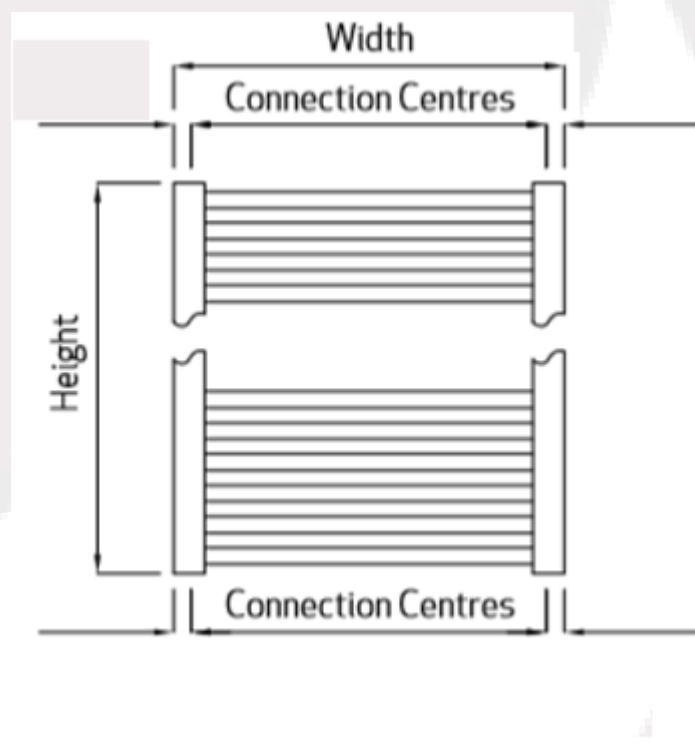

Ayr Data Sheet

1200 x 600mm Curved 25mm Heated Towel Rail

Height: 1200mm
No. Of Tubes: 24
Colour: Chrome
BTU: @ Delta T50: 1616mm @ **Delta T60:** 2049mm

Width: 600mm
Water Content: 1200mm
Watts: 477

1200

600

Curved

83 - 103

Please note due to manufacturing tolerances pipe centres may vary by +/- 10mm, we recommend that pipe work is not altered until your radiator is on site.

All Ayr Radiators: **Test Pressure:** 6.5 bar **Max Operating Pressure:** 5 Bar