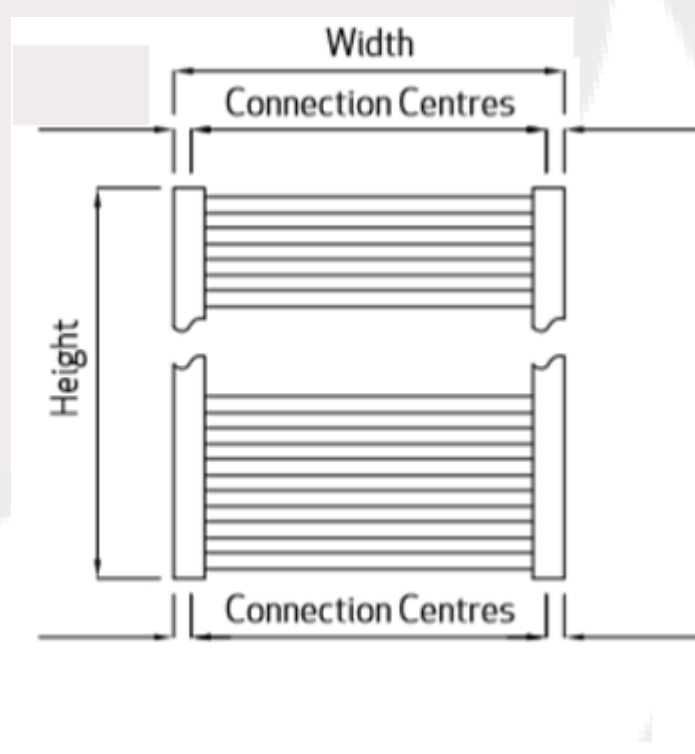

# Ayr Data Sheet

1200 x 600mm Curved 25mm Heated Towel Rail

**Height:** 1200mm  
**No. Of Tubes:** 24  
**Colour:** Anthracite  
**BTU: @ Delta T50:** 2622mm @ **Delta T60:** 3325mm

**Width:** 600mm  
**Water Content:** 1200mm  
**Watts:** 770

1200

600

Curved

83 -103

Please note due to manufacturing tolerances pipe centres may vary by +/- 10mm, we recommend that pipe work is not altered until your radiator is on site.

All Ayr Radiators: **Test Pressure:** 6.5 bar **Max Operating Pressure:** 5 Bar