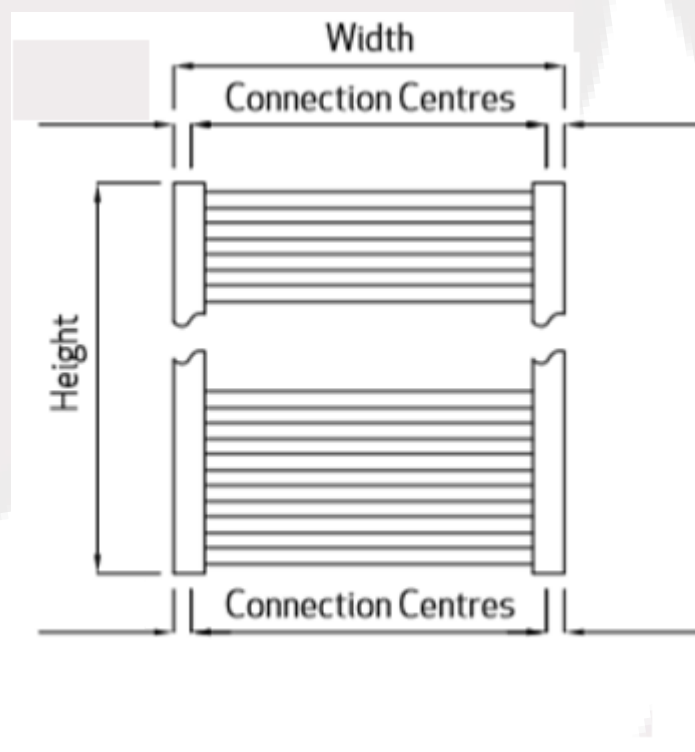

Ayr Data Sheet

1200 x 500mm Curved 25mm Heated Towel Rail

Height: 1200mm

No. Of Tubes: 24

Colour: Chrome

BTU: @ Delta T50: 1384mm **@ Delta T60:** 1755mm

Width: 500mm

Water Content: 1200mm

Watts: 406

1200

500

Curved

83 - 103

Please note due to manufacturing tolerances pipe centres may vary by +/- 10mm, we recommend that pipe work is not altered until your radiator is on site.

All Ayr Radiators: **Test Pressure:** 6.5 bar **Max Operating Pressure:** 5 Bar

www.directradiators.co.uk