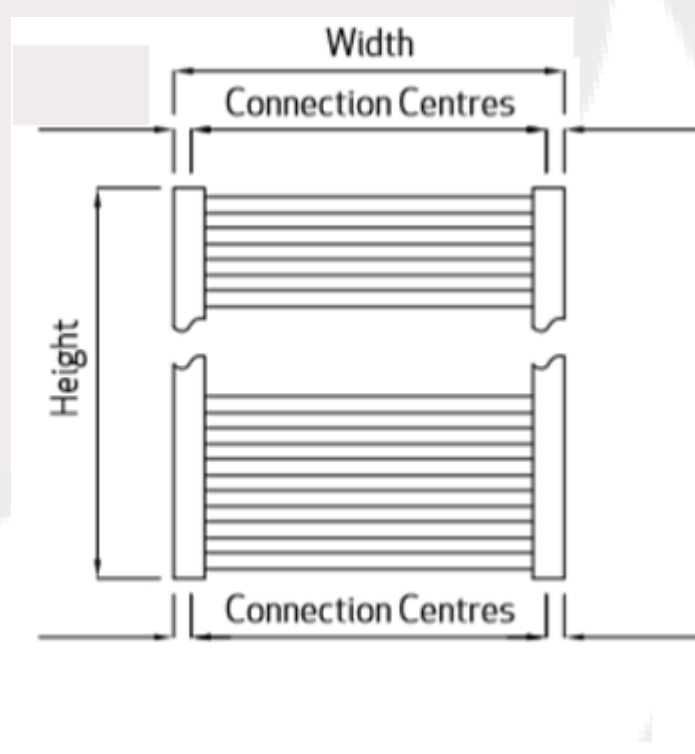

Ayr Data Sheet

1200 x 500mm Curved 25mm Heated Towel Rail

Height: 1200mm
No. Of Tubes: 24
Colour: Anthracite
BTU: @ Delta T50: 2029mm @ **Delta T60:** 2573mm

Width: 500mm
Water Content: 1200mm
Watts: 568

500

83 - 103

Please note due to manufacturing tolerances pipe centres may vary by +/- 10mm, we recommend that pipe work is not altered until your radiator is on site.

All Ayr Radiators: **Test Pressure:** 6.5 bar **Max Operating Pressure:** 5 Bar